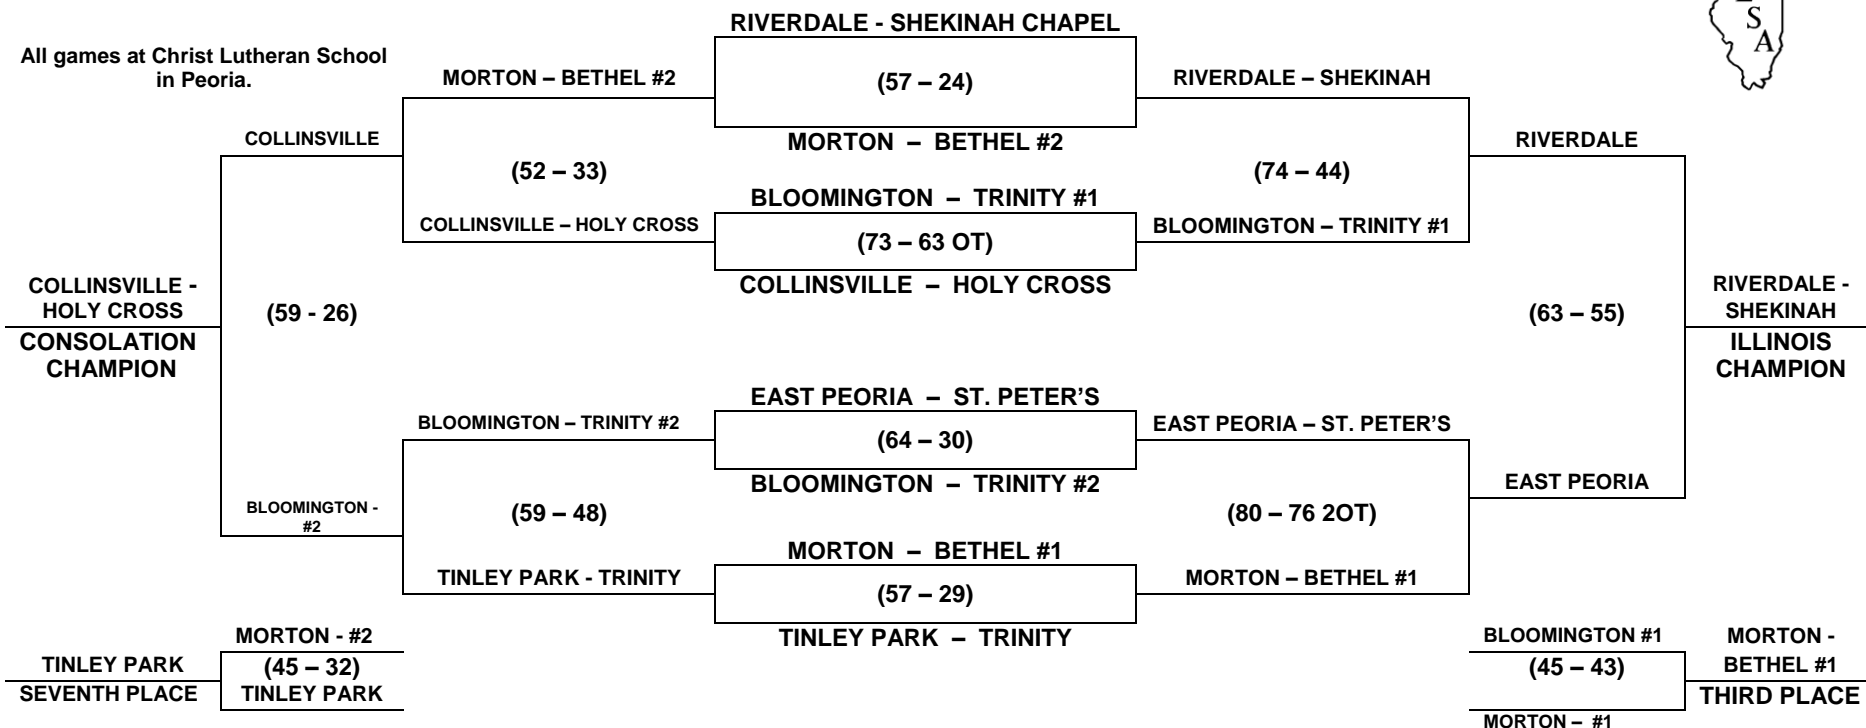

2014 HIGH SCHOOL VARSITY STATE BASKETBALL CHAMPIONSHIP

All games at Christ Lutheran School
in Peoria.

2014 HIGH SCHOOL VARSITY STATE BASKETBALL CHAMPIONSHIP

ALL TOURNAMENT TEAM

MVP: NICK MONFERDINI (Morton – Bethel#1)

Shiloh Alexander (East Peoria – St. Peter's)

Kyle Reeves (Collinsville – Holy Cross)

Riley Gibson (Bloomington – Trinity#1)

Mike Winfield (Riverdale – Shekinah Chapel)

Carl Jackson (Riverdale – Shekinah Chapel)

2014 HIGH SCHOOL VARSITY STATE BASKETBALL CHAMPIONSHIP

TEAM STATISTICS

Place	Team	W	L	2PT	3PT	FTM	PF	TOTAL	AVE	OPP	AVE	HIGH
1	Riverdale - Shekinah Chapel	3	0	62	18	19	22	197	65.67	123	41.00	75
2	East Peoria - St. Peter	2	1	57	21	22	34	199	66.33	171	57.00	80
3	Morton - Bethel #1	2	1	70	5	23	49	178	59.33	152	50.67	76
4	Bloomington - Trinity #1	1	2	54	12	16	34	160	53.33	183	61.00	73
5	Collinsville - Holy Cross	2	1	55	19	9	27	176	58.67	132	44.00	63
6	Bloomington - Trinity #2	1	2	33	10	19	21	115	38.33	173	57.67	59
7	Tinley Park - Trinity	1	2	44	6	16	63	122	40.67	148	49.33	48
8	Morton - Bethel #2	0	3	37	1	12	19	89	29.67	154	51.33	33