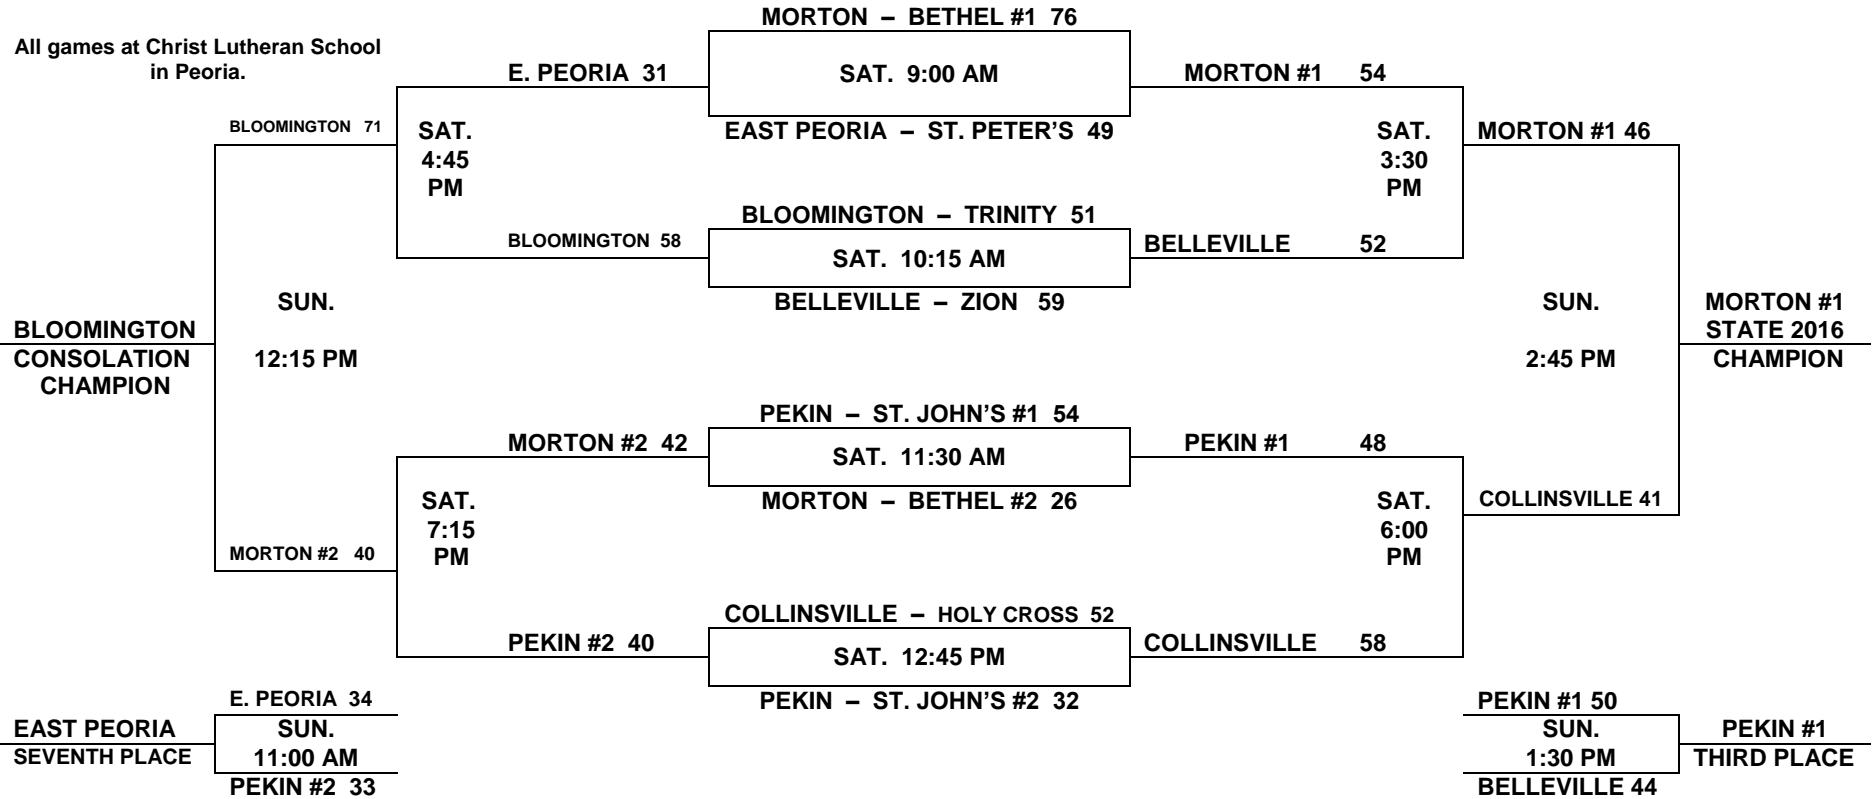

2016 HIGH SCHOOL VARSITY STATE BASKETBALL CHAMPIONSHIP

ALL TOURNAMENT TEAM	
MVP: PETE KUHL (MORTON - BETHEL #1)	
NATE BATES (MORTON - BETHEL #1)	TOMMY KUHL (MORTON - BETHEL #1)
ELIJAH HENSON (PEKIN - ST. JOHN'S #1)	COLE ROBINETTE (COLLINSVILLE - HOLY CROSS)
ALEX KEEL (BELLEVILLE - ZION)	