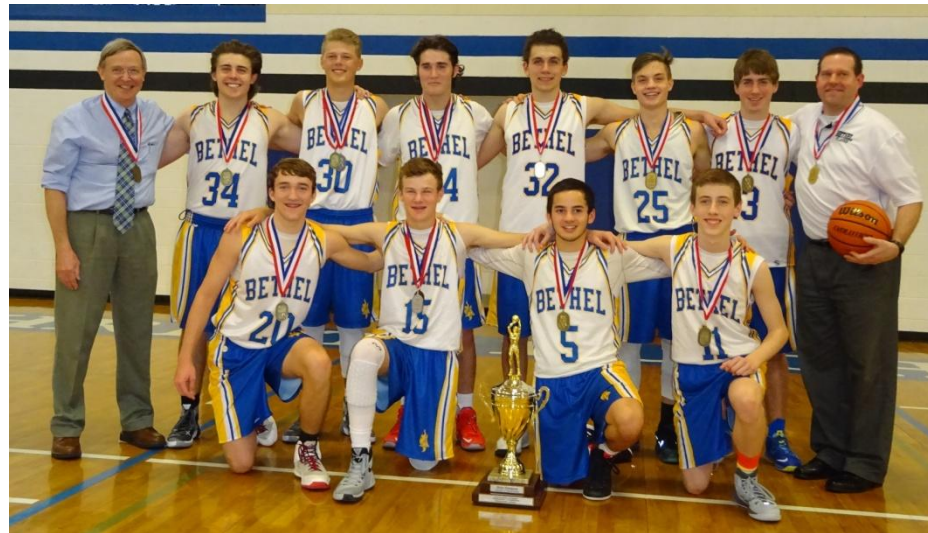

2016 HIGH SCHOOL VARSITY STATE BASKETBALL CHAMPIONSHIP

ALL TOURNAMENT TEAM	
MVP: PETE KUHL (MORTON - BETHEL #1)	
NATE BATES (MORTON - BETHEL #1)	TOMMY KUHL (MORTON - BETHEL #1)
ELIJAH HENSON (PEKIN - ST. JOHN'S #1)	COLE ROBINETTE (COLLINSVILLE - HOLY CROSS)
ALEX KEEL (BELLEVILLE - ZION)	

SPORTSMANSHIP AWARD: BELLEVILLE ZION

2016 HIGH SCHOOL VARSITY STATE BASKETBALL CHAMPIONSHIP

STATE 2016 HIGH SCHOOL BASKETBALL CHAMPIONS
MORTON BETHEL

2016 HIGH SCHOOL VARSITY STATE BASKETBALL CHAMPIONSHIP